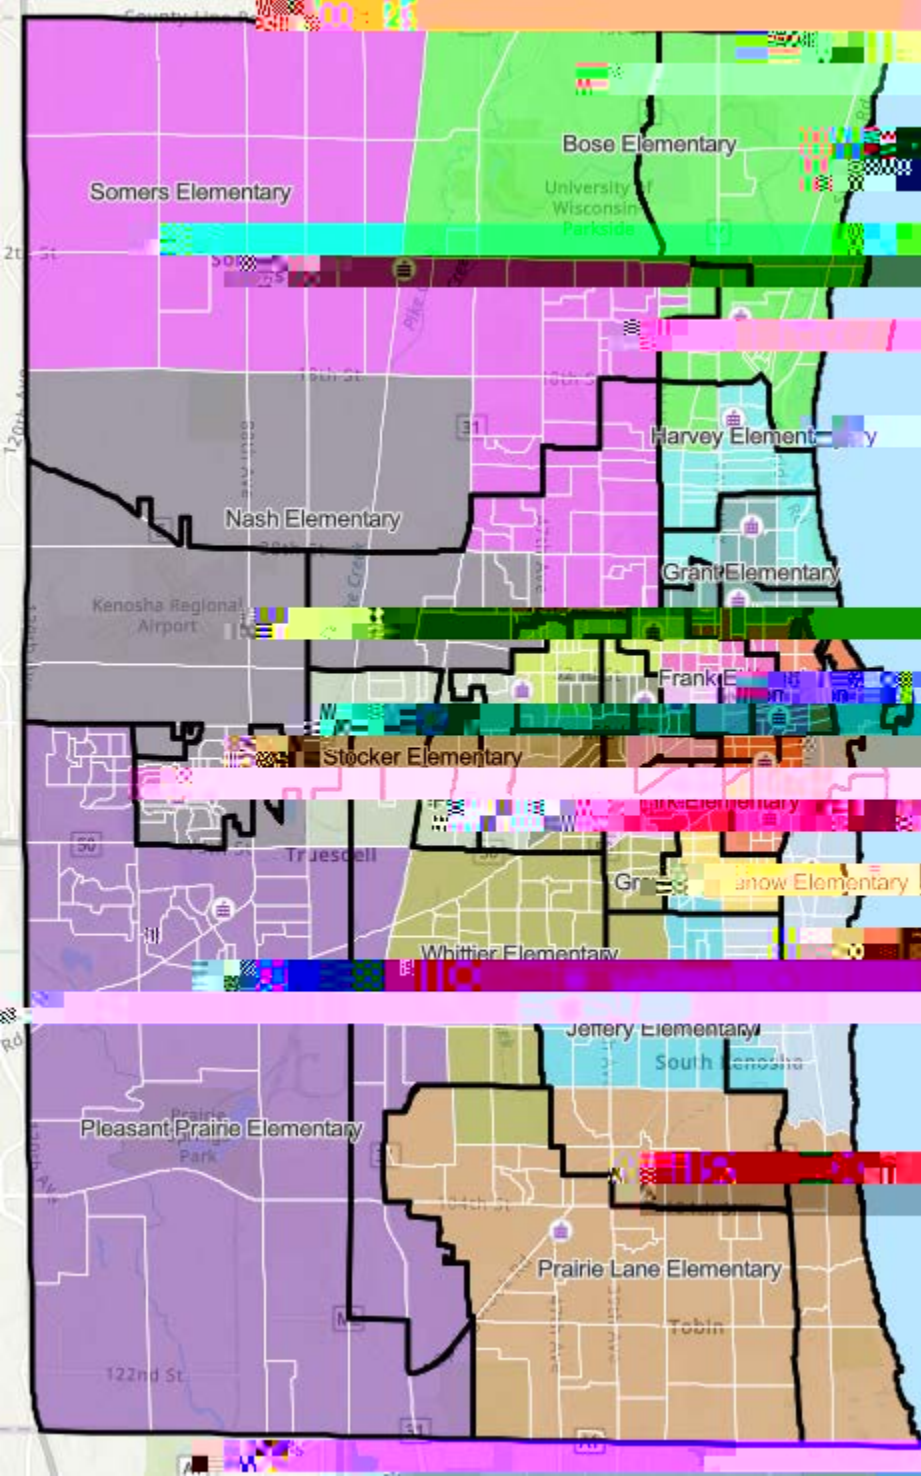

KUSD Rightsizing Elementary School

Scenario: Grape
Closing: EBSOLA-CA,
Jefferson, M,
Stocker and Vernoh

Nov. 14, 2023

KUSD Right Sizing

Clustering: EBSOLA-C

McKinley, and Vernon
Nov. 14, 2023

Somers

Kenosh

Prairie Springs Park

South Kenosha

Tobin

122nd St

**Elementary School
Closing Scenario: Strawberry
Closing: EBSOLA-CA,
Jefferson, McKinley,
Bernon
Nov. 14, 2023**

KUSD Rightsizing Elementary Scenario: Cherry Closing: Grant,

South Kenosha

Tobin

Prairie Springs Park

122nd St

18th St

18th St

88th Ave

30th Ave

Washington Middle School

Mahone Middle School

Lincoln Middle School

Lance Middle School

South Kenosha

Tob

KUSD Rights
Bradford High School
Scenario: Orange
Closing: Reuther
Nov. 14, 2023