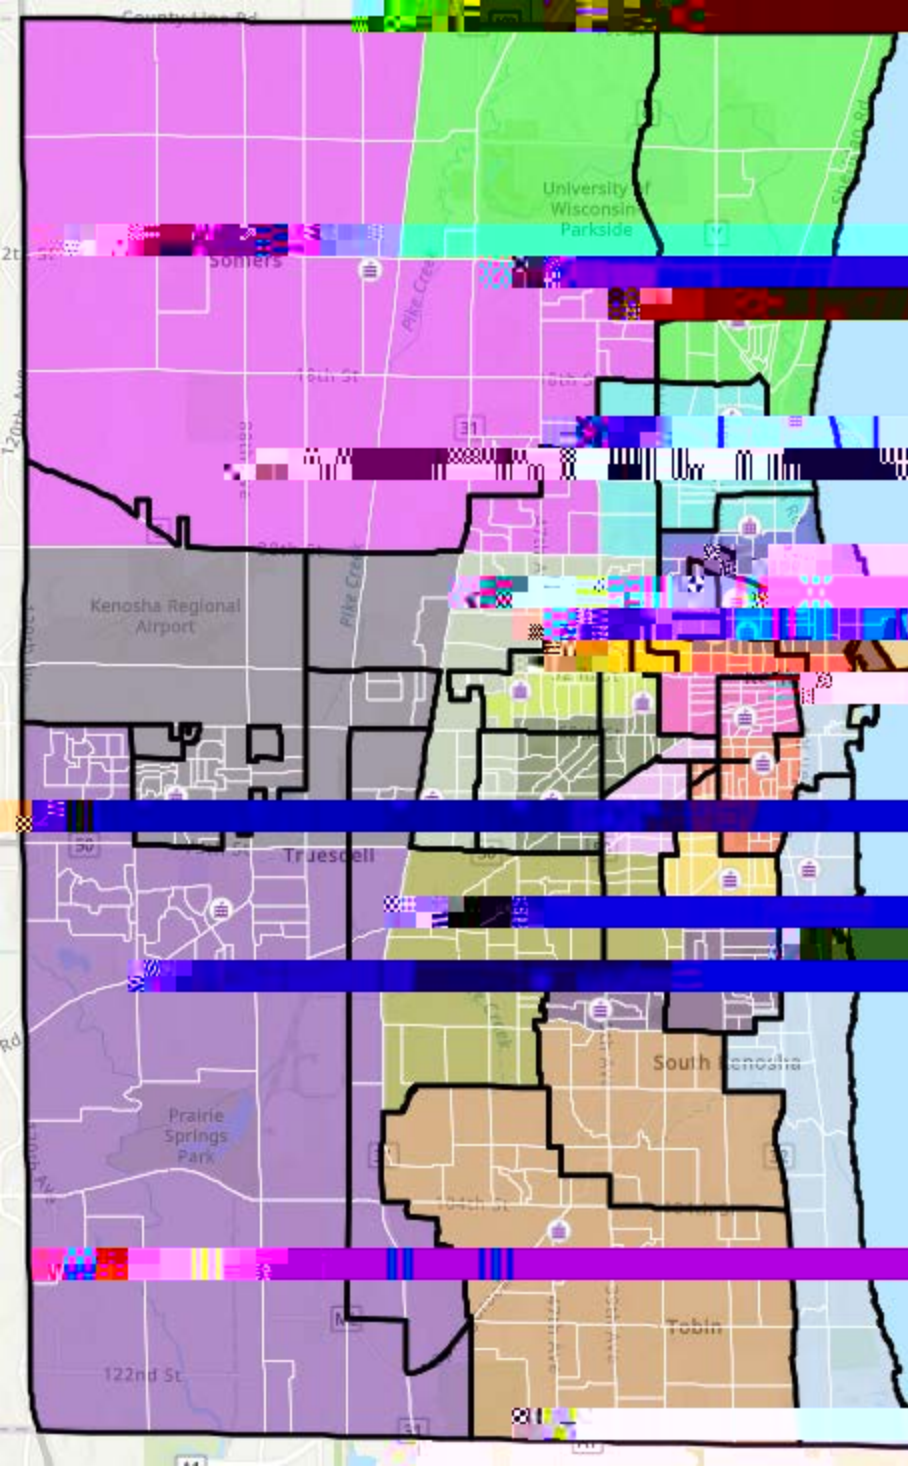

KUSD Rightsizing Elementary School

Scenario: Grape
Closing: EBSOLA-CA,
Jefferson, M,
Stocker and Vernoh

Nov. 14, 2023

KUSD Right Sizing

Clustering: EBSOLA-C

McKinley, and Vernon
Nov. 14, 2023

Somers

Kenosh

Prairie Springs Park

South Kenosha

Tobin

122nd St

**Elementary School
Closing Scenario: Strawberry
Closing: EBSOLA-CA,
Jefferson, McKinley,
Bernon
Nov. 14, 2023**

KUSD Rightsizing Elementary Scenario: Cherry Closing: Grant,

and Vernon

Conversion FRSOLA
CA & Washington
PK-8 School at the
FRSOLA Building

KUSD Realigning

Middle School

Scenario: Cherry

CA & Washington
PK-8 School at the
EBSOLA Building
Nov. 14, 2023

KUSD Rightsizing ...Middle School

Closing: Lincoln
Nov. 14, 2023

Somers

University of Wisconsin-Parkside

Bullen Middle School

Washington Middle School

Mahone Middle School

Lincoln Middle School

Lance Middle School