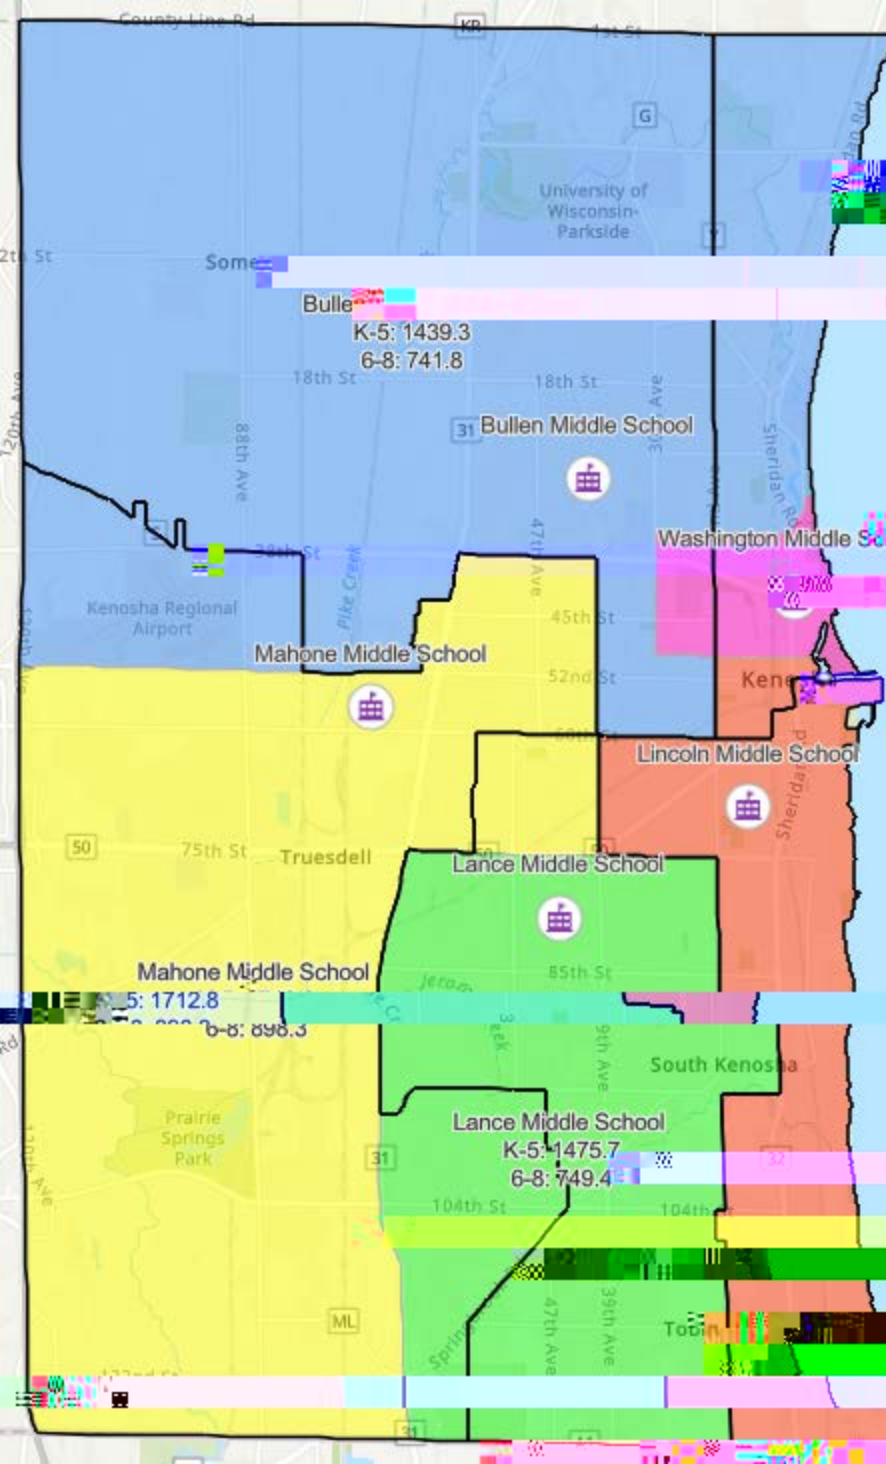

KUSD Rightsizing Elementary School

Scenario: Grape
Closing: EBSOLA-CA,
Jefferson, M,
Stocker and Vernoh

Nov. 14, 2023

KUSD Right Sizing

Clustering: EBSOLA-C

McKinley, and Vernon
Nov. 14, 2023

Somers

Kenosh

Prairie Springs Park

South Kenosha

Tobin

122nd St

**Elementary School
Closing Scenario: Strawberry
Closing: EBSOLA-CA,
Jefferson, McKinley,
Bernon
Nov. 14, 2023**

KUSD Rightsizing Elementary Scenario: Cherry Closing: Grant,

and Vernon

Conversion FRSOLA
CA & Washington
PK-8 School at the
FRSOLA Building

KUSD Realigning

Middle School

Scenario: Cherry

CA & Washington
PK-8 School at the
EBSOLA Building
Nov. 14, 2023

KUSD Rightsizing ...Middle School

Closing: Lincoln
Nov. 14, 2023

Somers

University of Wisconsin-Parkside

Bullen Middle School

Washington Middle School

Mahone Middle School

Lincoln Middle School

Lance Middle School