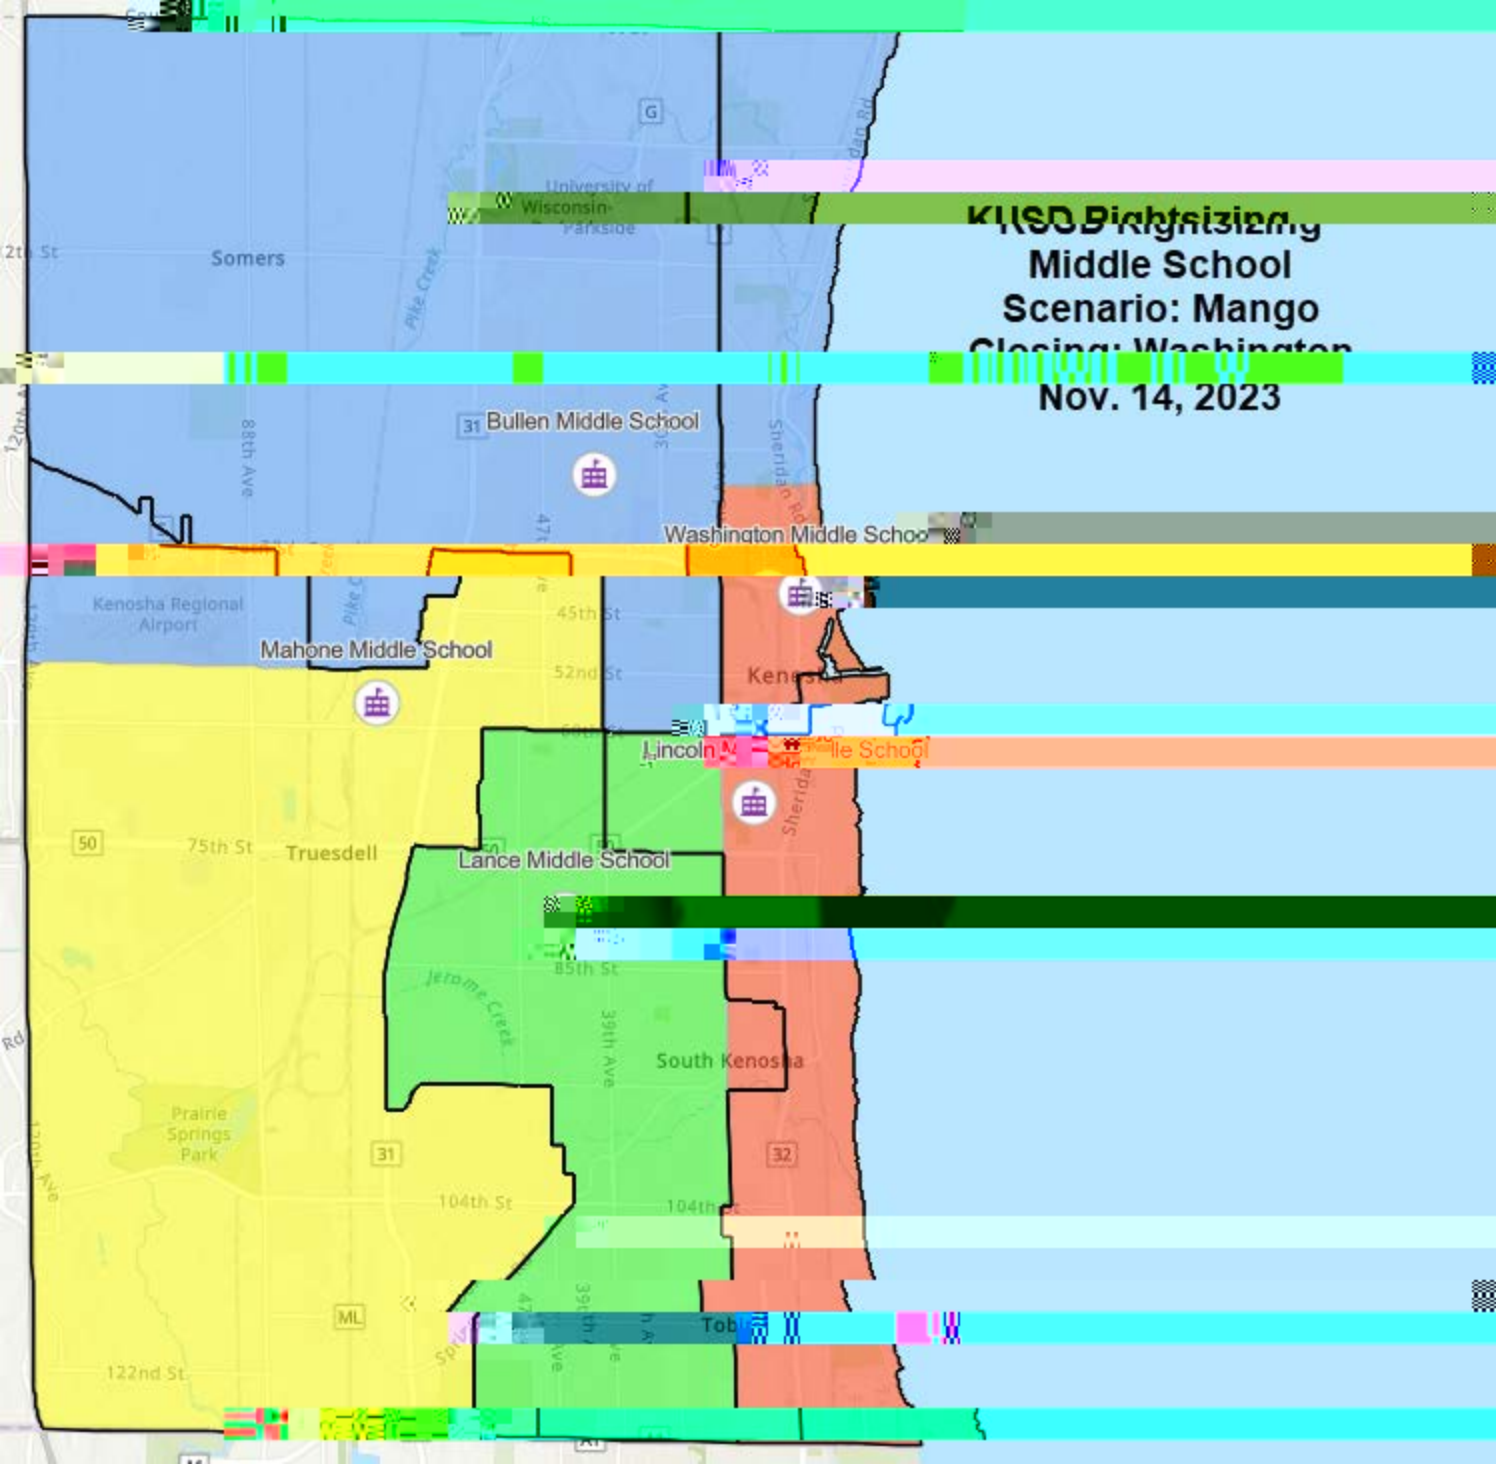

39th Ave

31

32

ML

31

ML

**K11SD Districting
Middle School
Scenario: Mango
Closing: Washington
Nov. 14, 2023**

31 Bullen Middle School

Washington Middle School

Mahone Middle School

Lincoln Middle School

Lance Middle School

South Kenosha

Tob

KUSD Rights
Bradford High School
Scenario: Orange
Closing: Reuther
Nov. 14, 2023