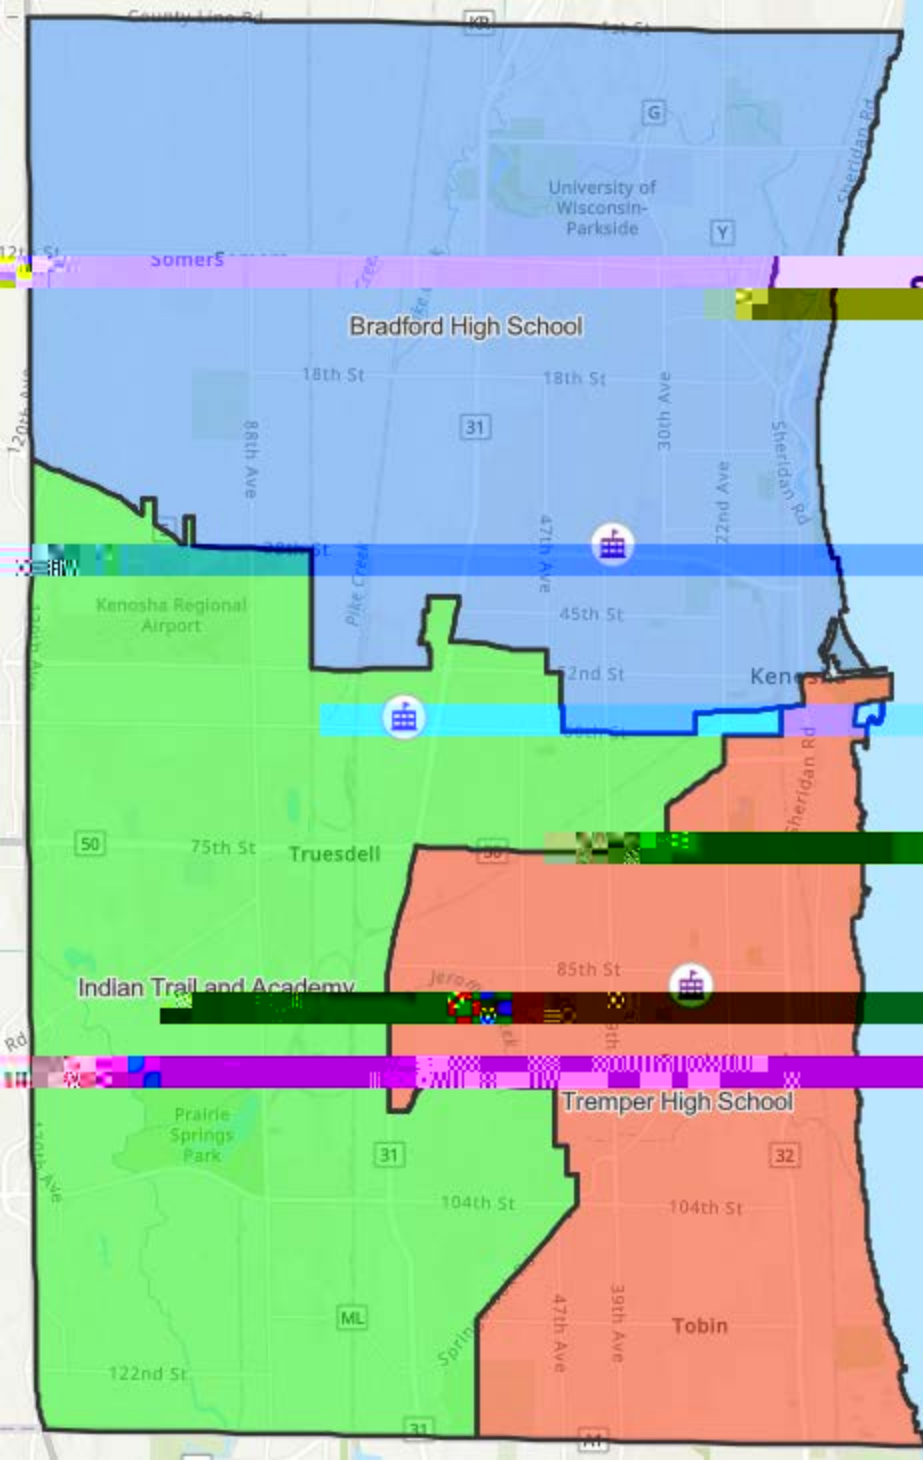

KUSD Rightsizing Elementary School

Scenario: Grape
Closing: EBSOLA-CA,
Jefferson, M,
Stocker and Vernoh

Nov. 14, 2023

KUSD Right Sizing

Clustering: EBSOLA-C

McKinley, and Vernon
Nov. 14, 2023

Somers

Kenosh

Prairie Springs Park

South Kenosha

Tobin

122nd St

**Elementary School
Closing Scenario: Strawberry
Closing: EBSOLA-CA,
Jefferson, McKinley,
Bernon
Nov. 14, 2023**

KUSD Rightsizing Elementary Scenario: Cherry Closing: Grant,

47th Ave

52nd St

75th St

85th St

39th Ave

104th St

104th St

47th Ave

Washington Middle School

Mahone Middle School

Lincoln Middle School

Lance Middle School

South Kenosha

Tob

KUSD Rights
Bradford High School
Scenario: Orange
Closing: Reuther
Nov. 14, 2023