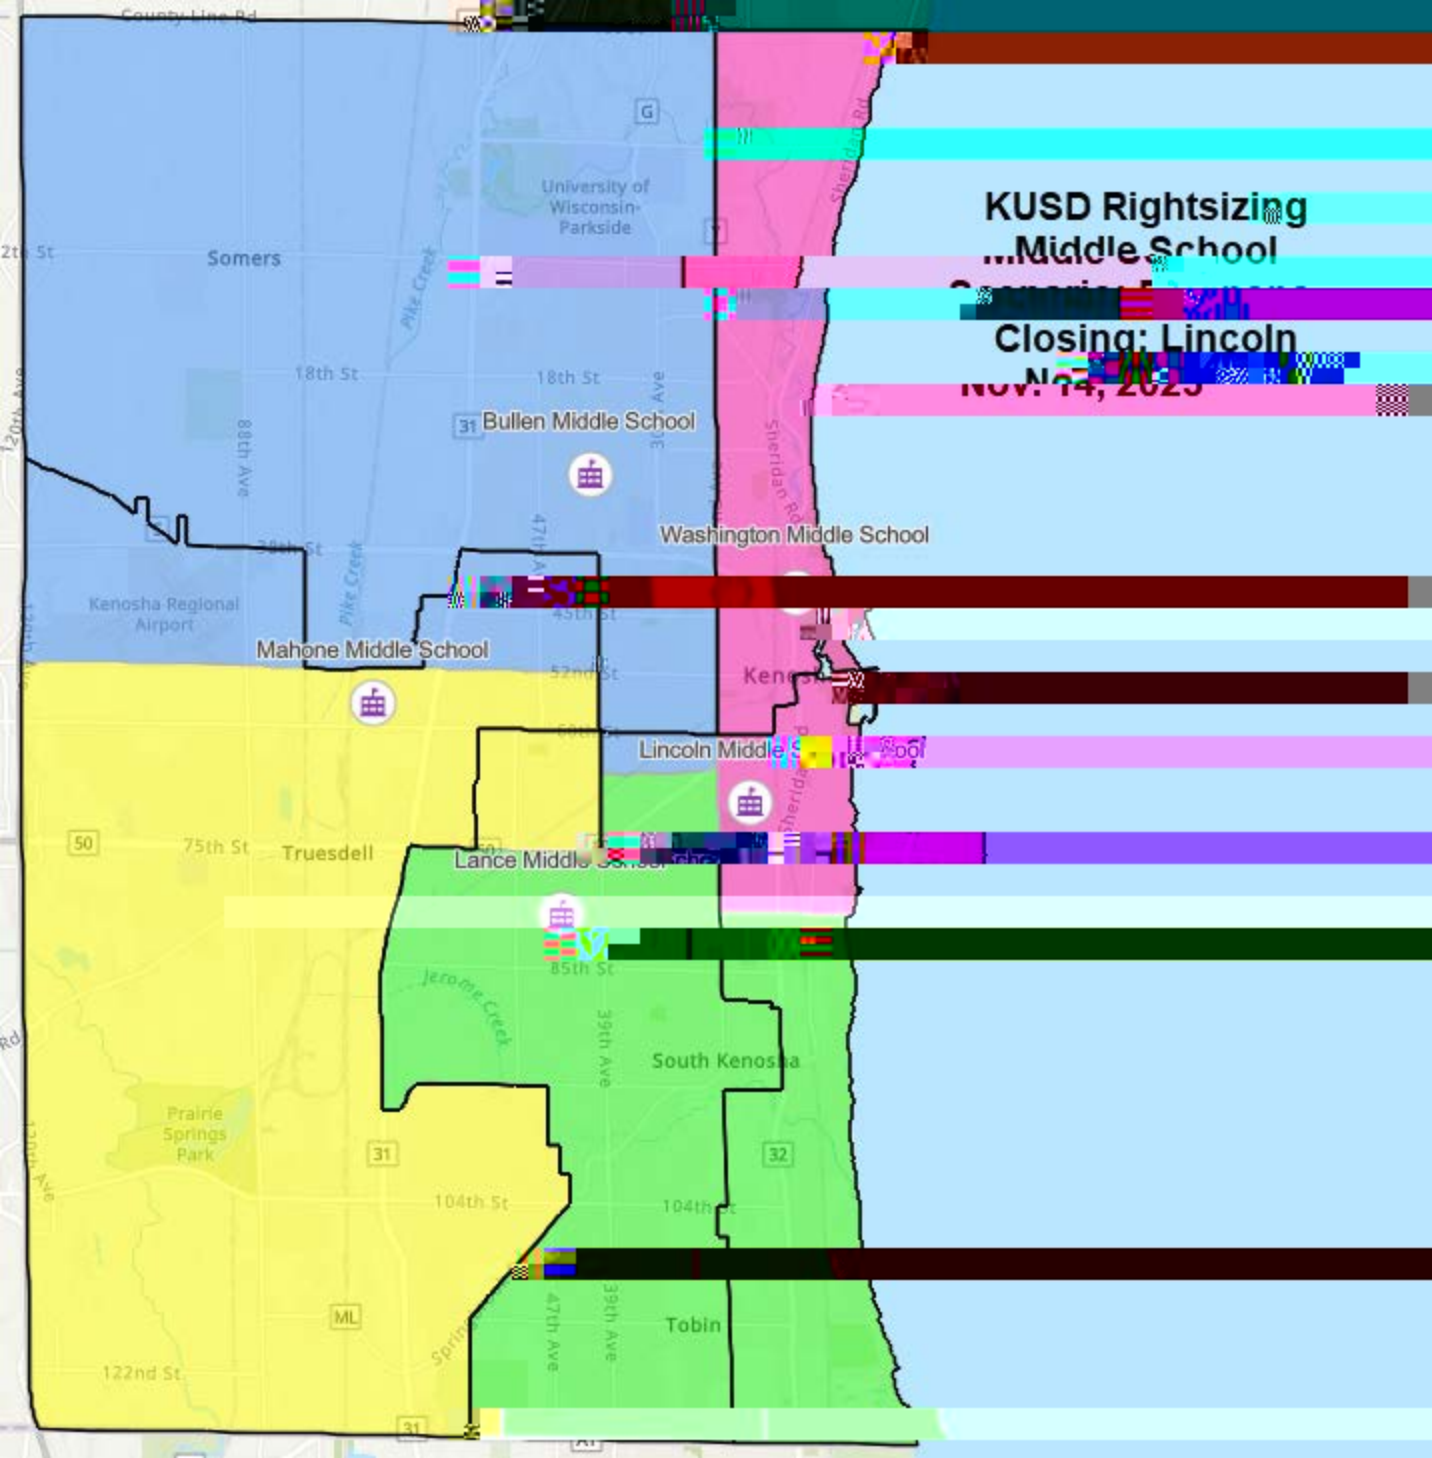

KUSD Rightsizing Elementary School

Scenario: Grape
Closing: EBSOLA-CA,
Jefferson, M,
Stocker and Vernoh

Nov. 14, 2023

KUSD Right Sizing

Clustering: EBSOLA-C

McKinley, and Vernon
Nov. 14, 2023

Somers

Kenosh

Prairie Springs Park

South Kenosha

Tobin

122nd St

**Elementary School
Closing Scenario: Strawberry
Closing: EBSOLA-CA,
Jefferson, McKinley,
Bernon
Nov. 14, 2023**

KUSD Rightsizing Elementary Scenario: Cherry Closing: Grant,

and Vernon

Conversion FRSOLA
CA & Washington
PK-8 School at the
FRSOLA Building

KUSD Realigning

Middle School

Scenario: Cherry

CA & Washington
PK-8 School at the
EBSOLA Building
Nov. 14, 2023

KUSD Rightsizing ...Middle School

Closing: Lincoln
Nov. 14, 2023

Somers

University of Wisconsin-Parkside

Bullen Middle School

Washington Middle School

Mahone Middle School

Lincoln Middle School

Lance Middle School